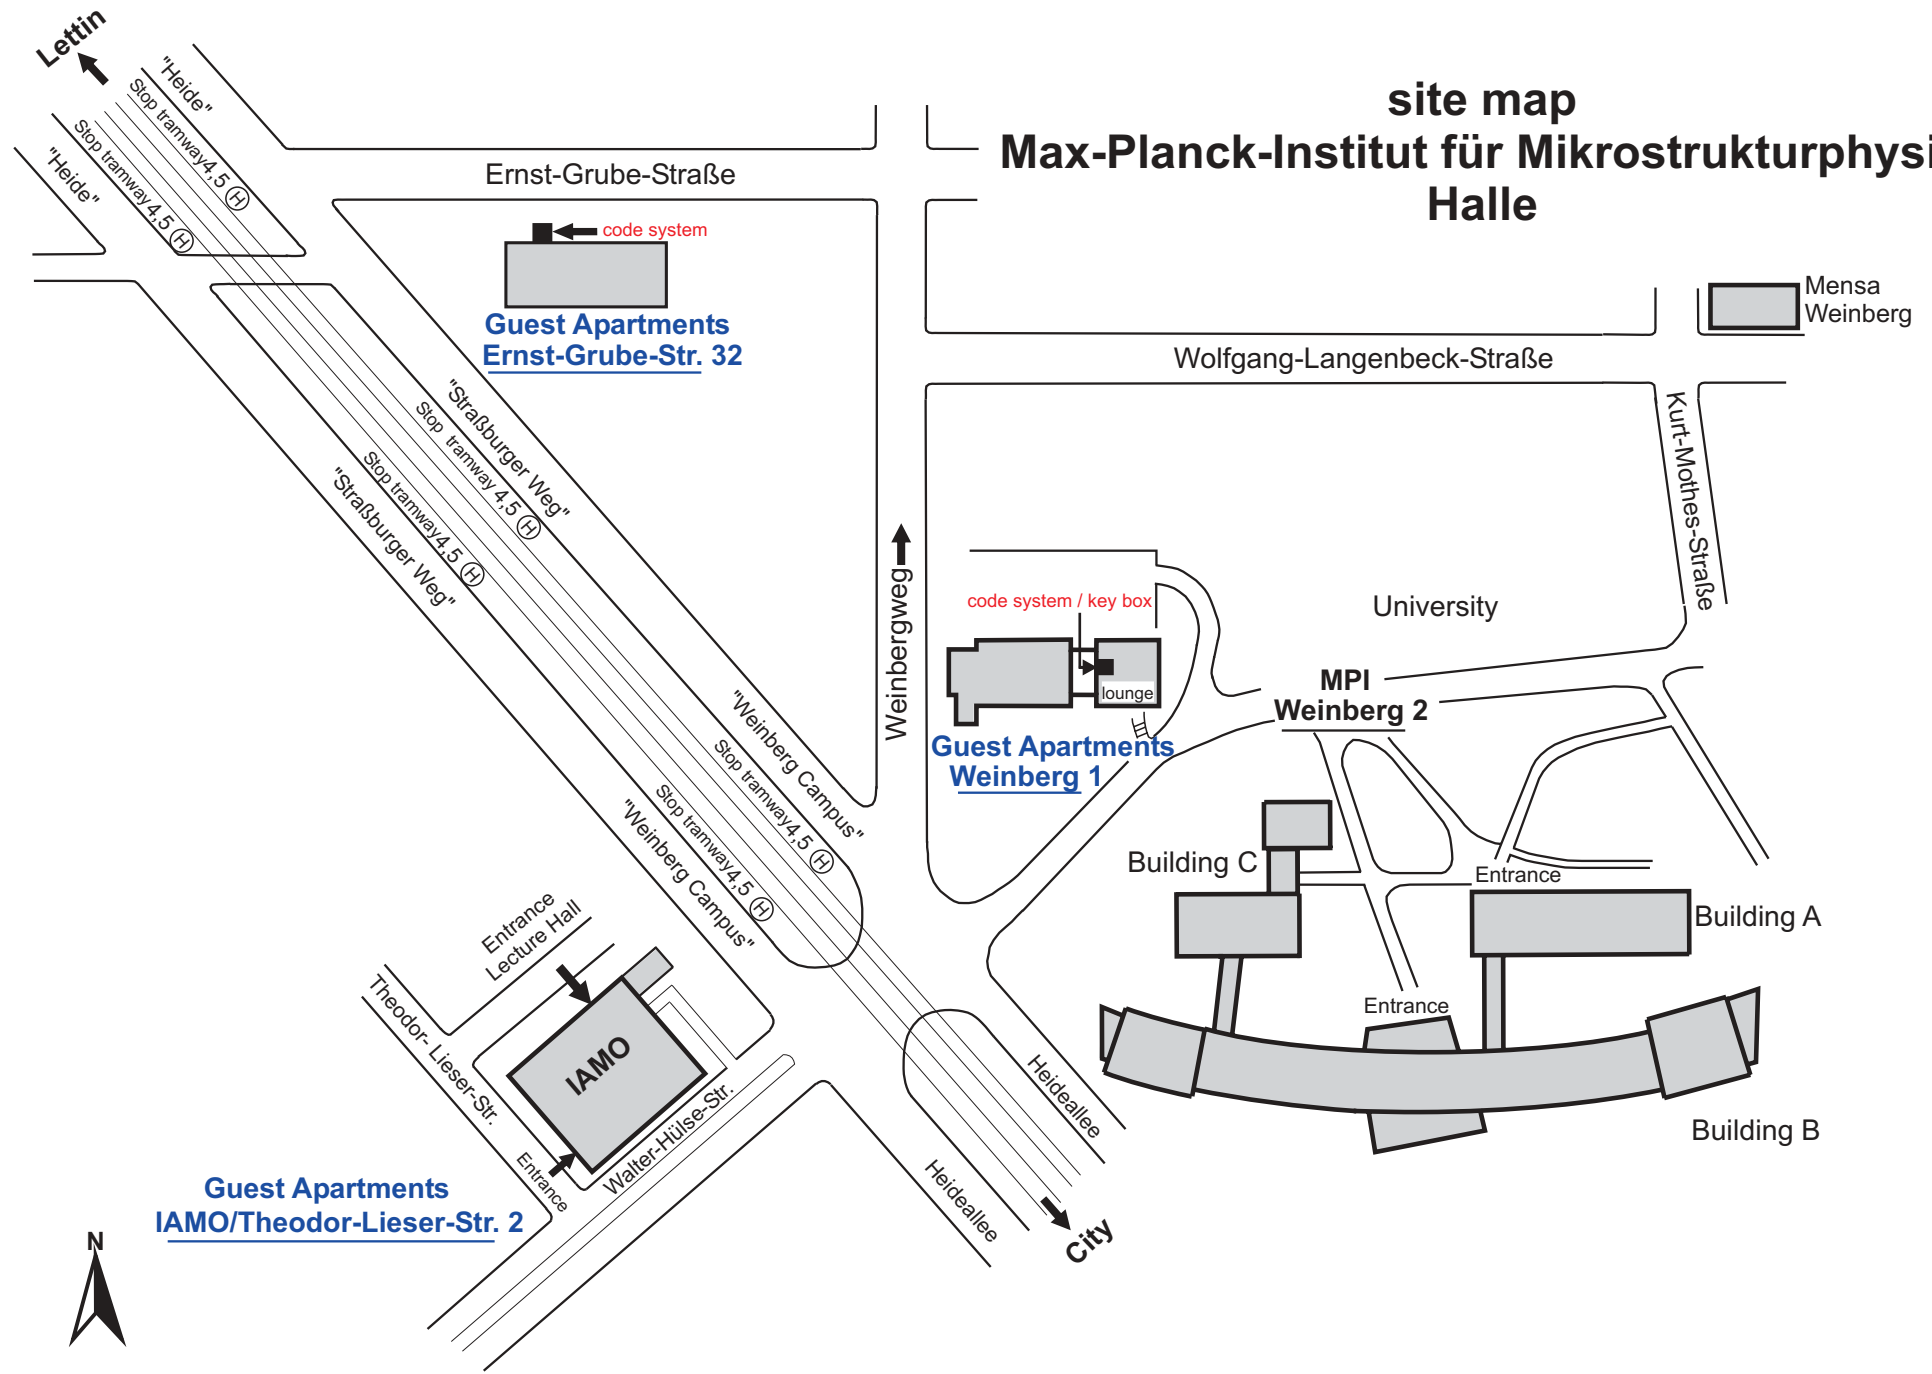

# site map

## Max-Planck-Institut für Mikrostrukturphysik Halle

Mensa  
Weinberg

code system  
**Guest Apartments  
Ernst-Grube-Str. 32**

code system / key box  
lounge  
**Guest Apartments  
Weinberg 1**

**Guest Apartments  
IAMO/Theodor-Lieser-Str. 2**

Entrance  
Lecture Hall  
**IAMO**  
Entrance

University  
**MPI  
Weinberg 2**

Building C

Entrance

Building A

Entrance

Building B